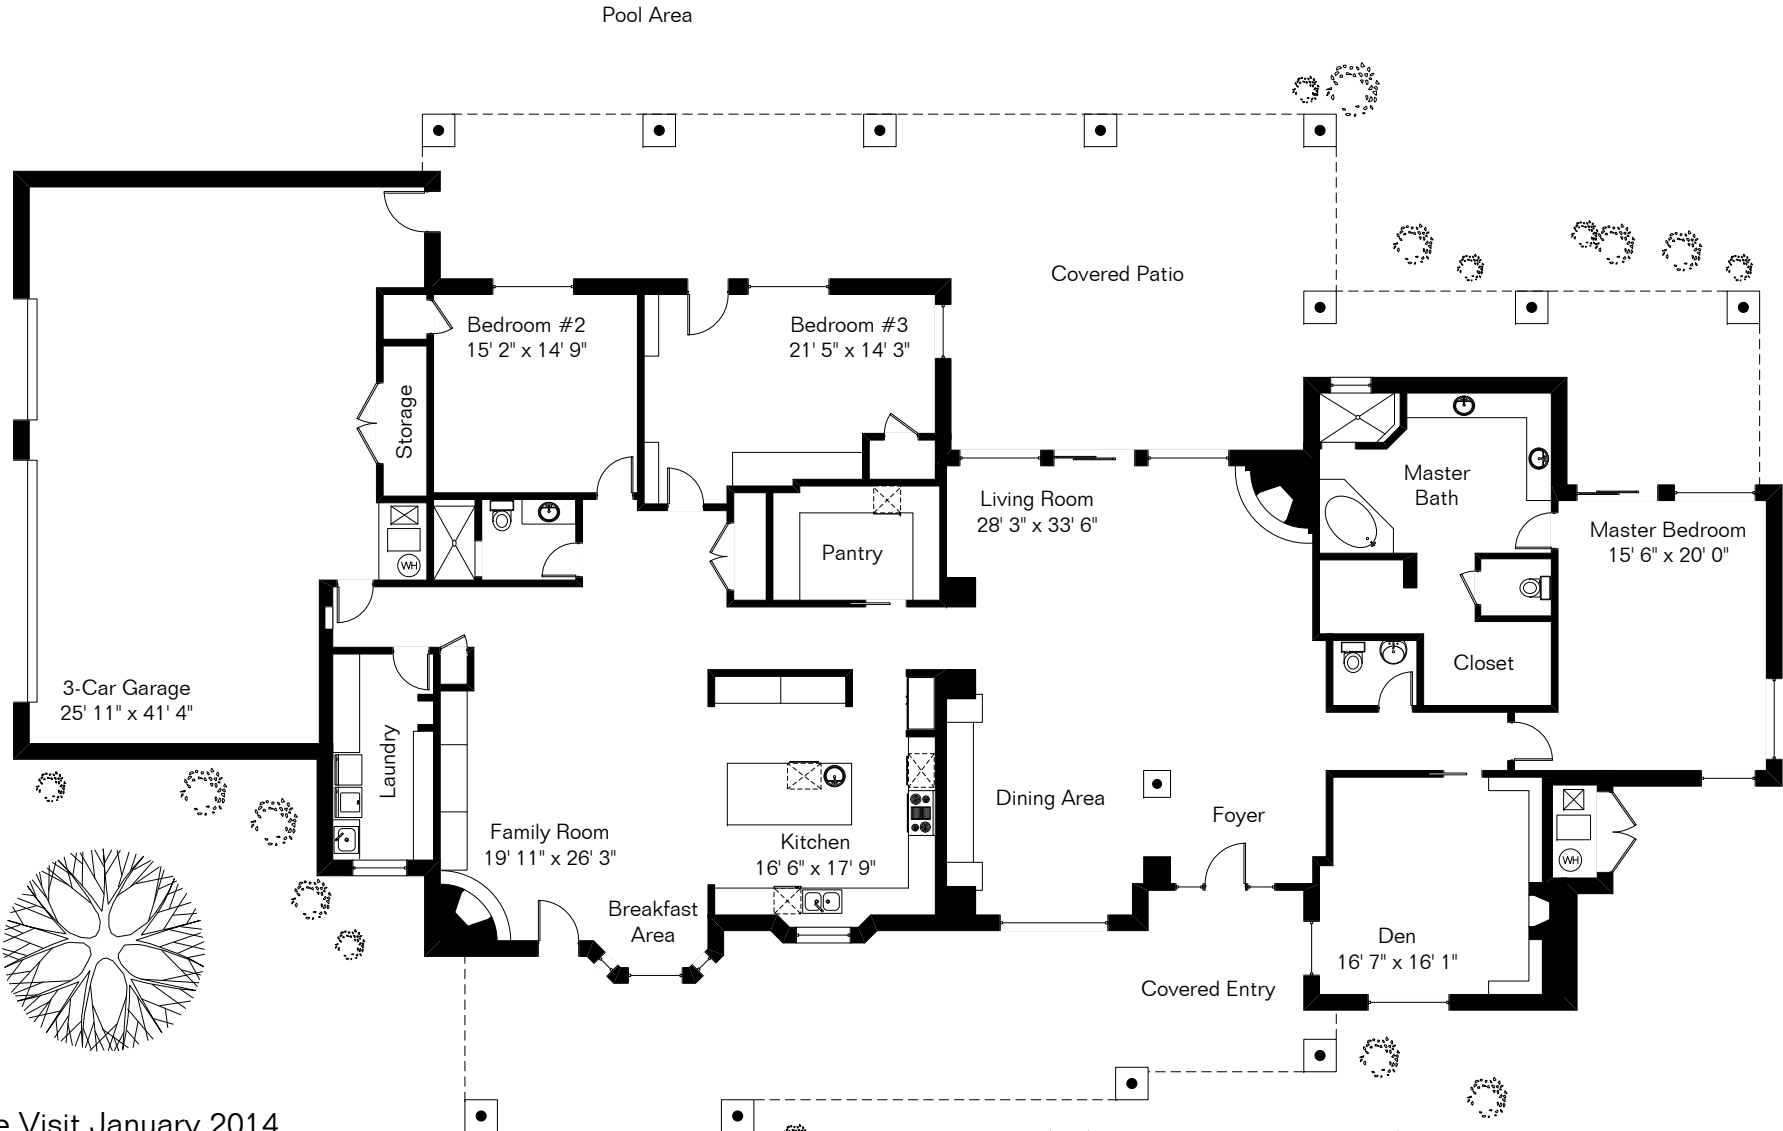

The square footages and room size information are deemed to be reliable but are not guaranteed and should be independently verified.

13123 E Speedway Blvd

Living Area 4,336 Sq Ft
Garage 1,230 Sq Ft

Site Visit January 2014

Copyright 2014 Floor Plans First! LLC
All Rights Reserved.

www.FloorPlansFirst.com

Toll Free (877) 887-1500
Voice (520) 881-1500
Fax (520) 791-7701

Floor Plans First!
See the Floor Plan First!